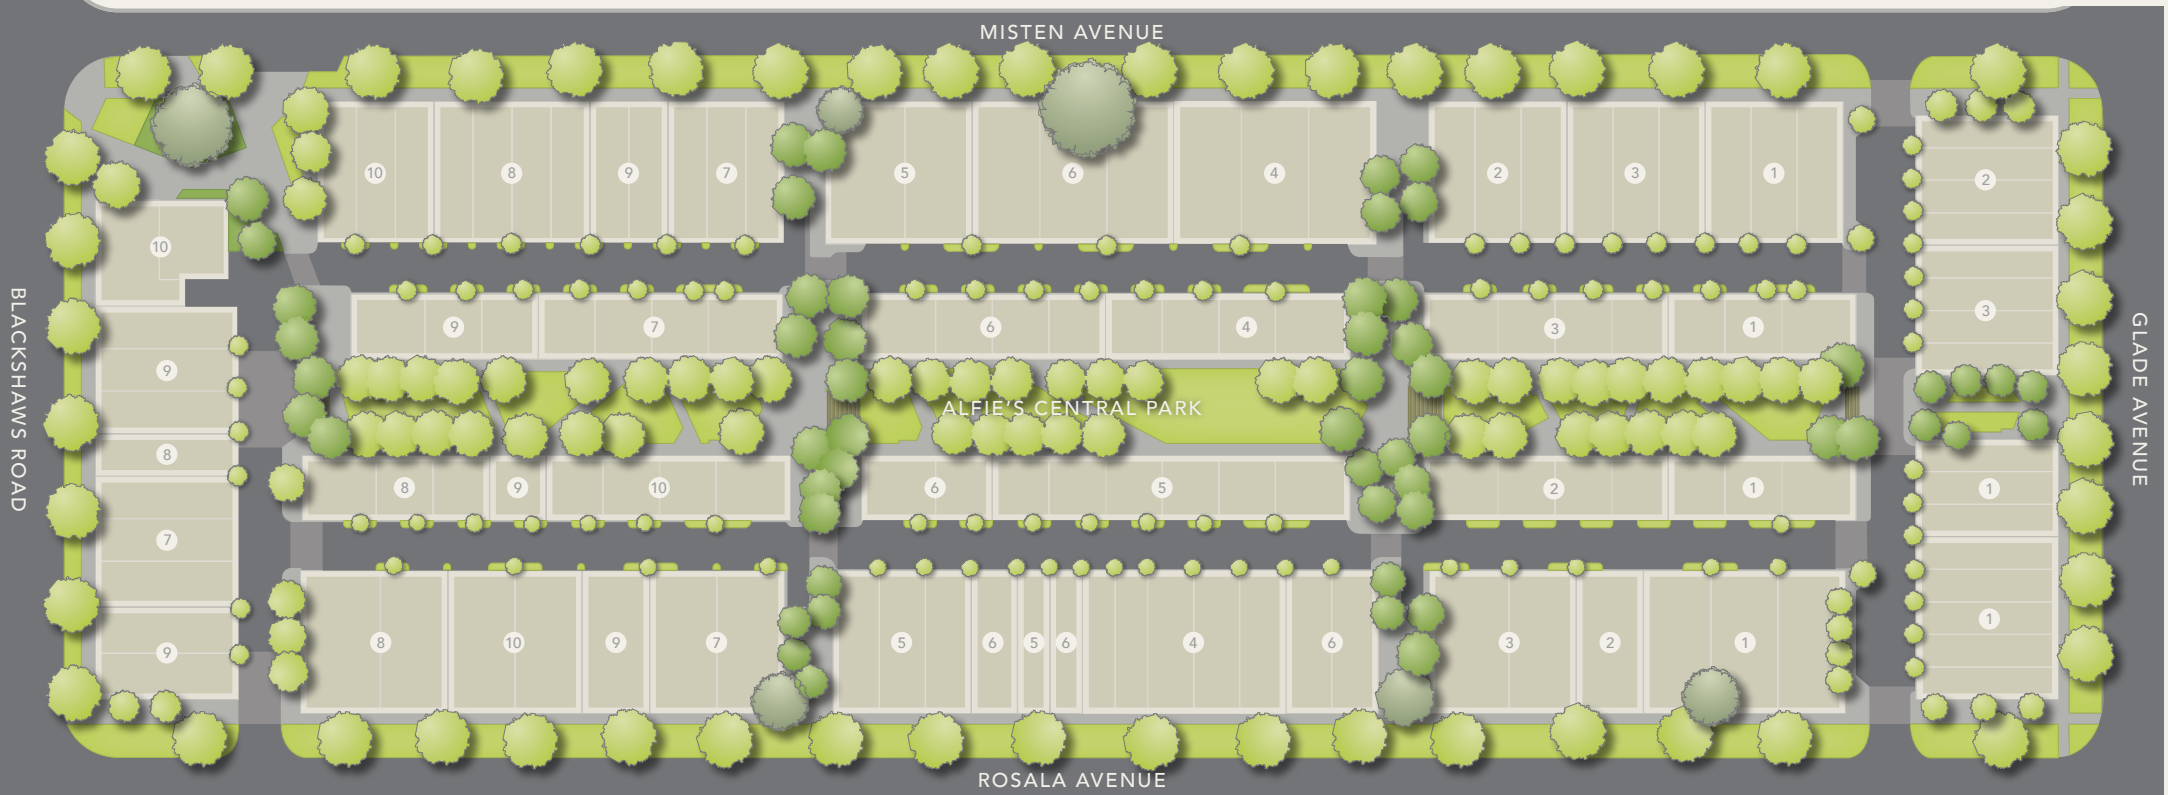

## Masterplan

COLLECTION RELEASE

MYALFIE.COM.AU · 03 8317 3516 · 430 BLACKSHAWS ROAD, ALTONA NORTH